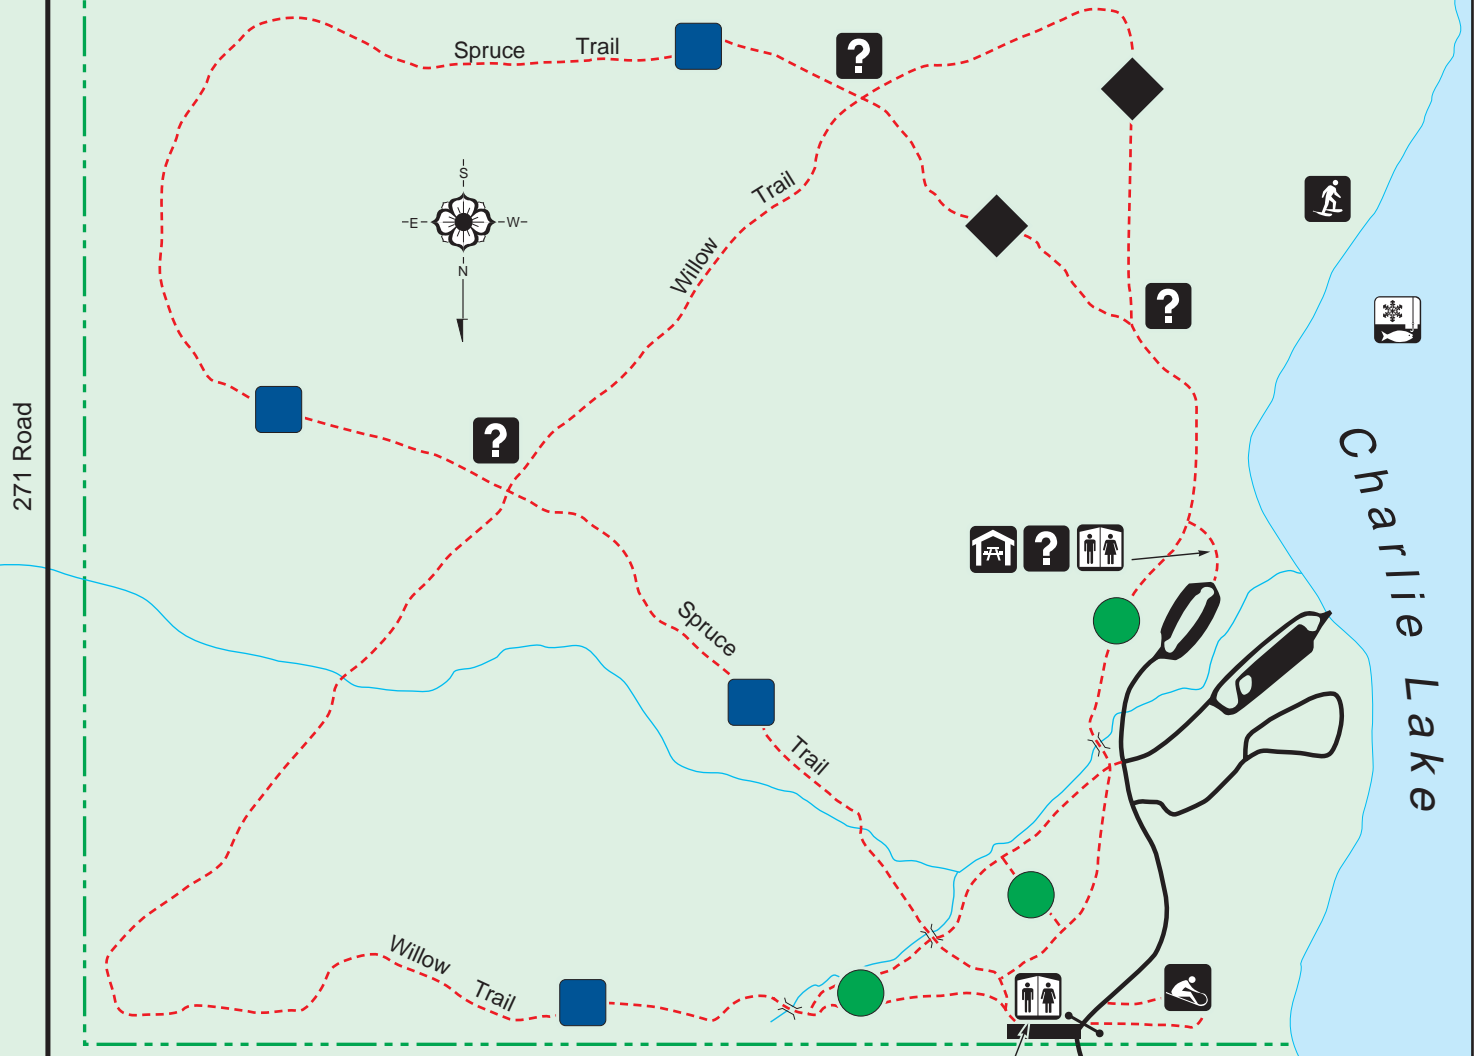

# Beaton

## PROVINCIAL PARK WINTER RECREATION

↑  
To Highway 97

Park Boundary

271 Road

248 Road - Beaton Road

Charlie Lake

### LEGEND

- Ice Fishing
- Information
- Parking
- Picnic Shelter
- Snowshoeing
- Tobogganing
- Toilets
- Beginner Ski Trail
- Intermediate Ski Trail
- Advanced Ski Trail
- Ski Trail
- Gate