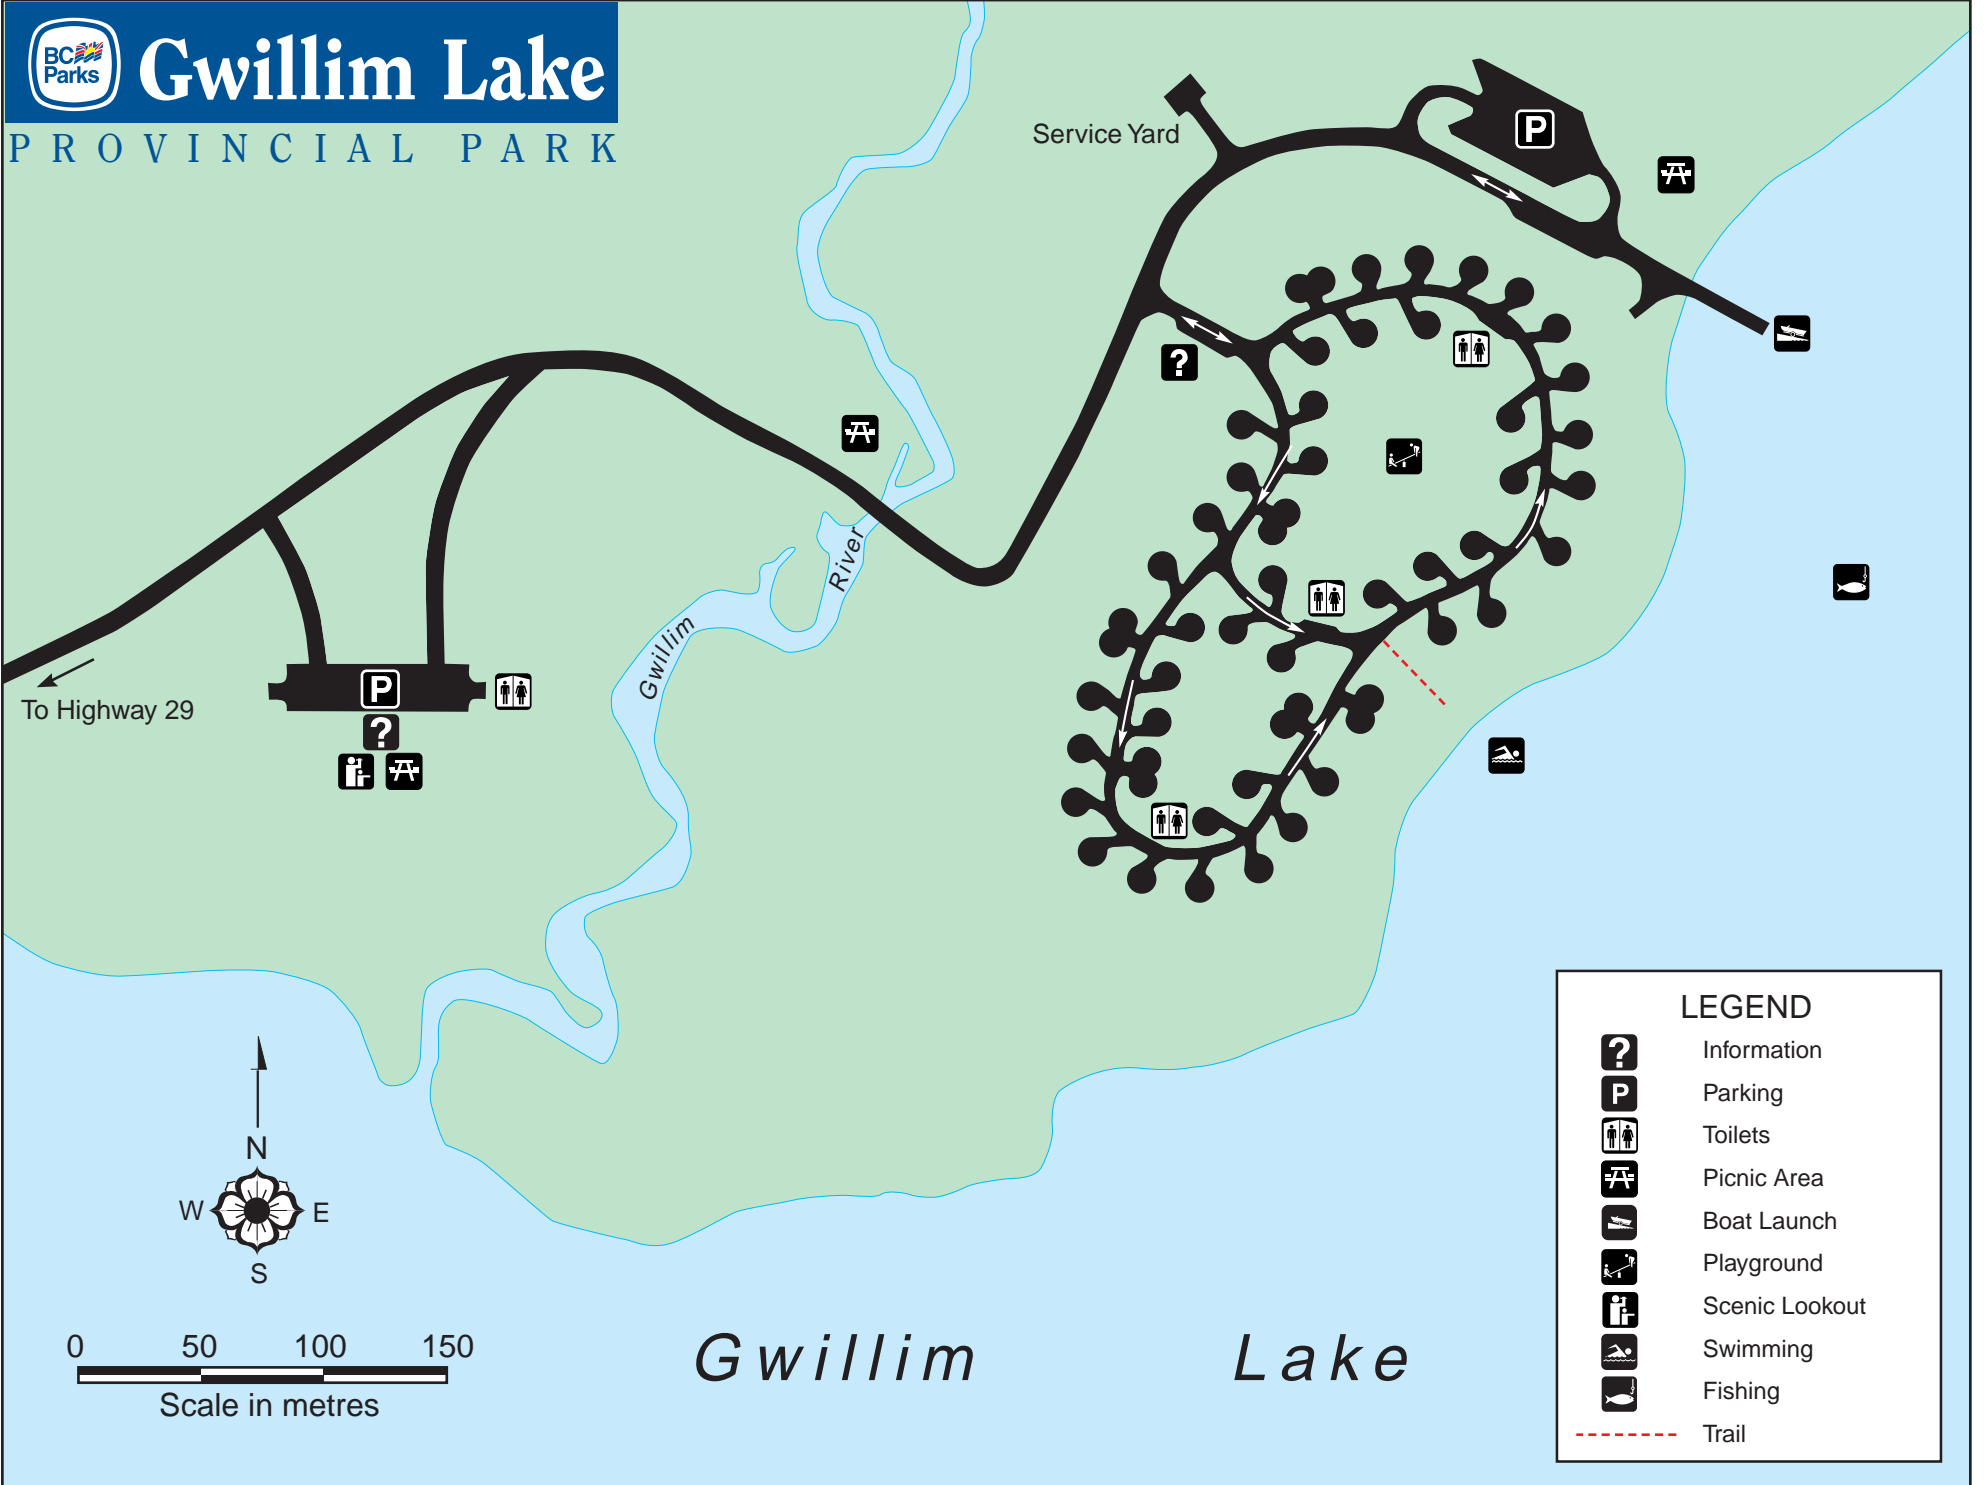

# Gwillim Lake

PROVINCIAL PARK

To Highway 29

Service Yard

Gwillim River

Gwillim Lake

LEGEND	
	Information
	Parking
	Toilets
	Picnic Area
	Boat Launch
	Playground
	Scenic Lookout
	Swimming
	Fishing
	Trail