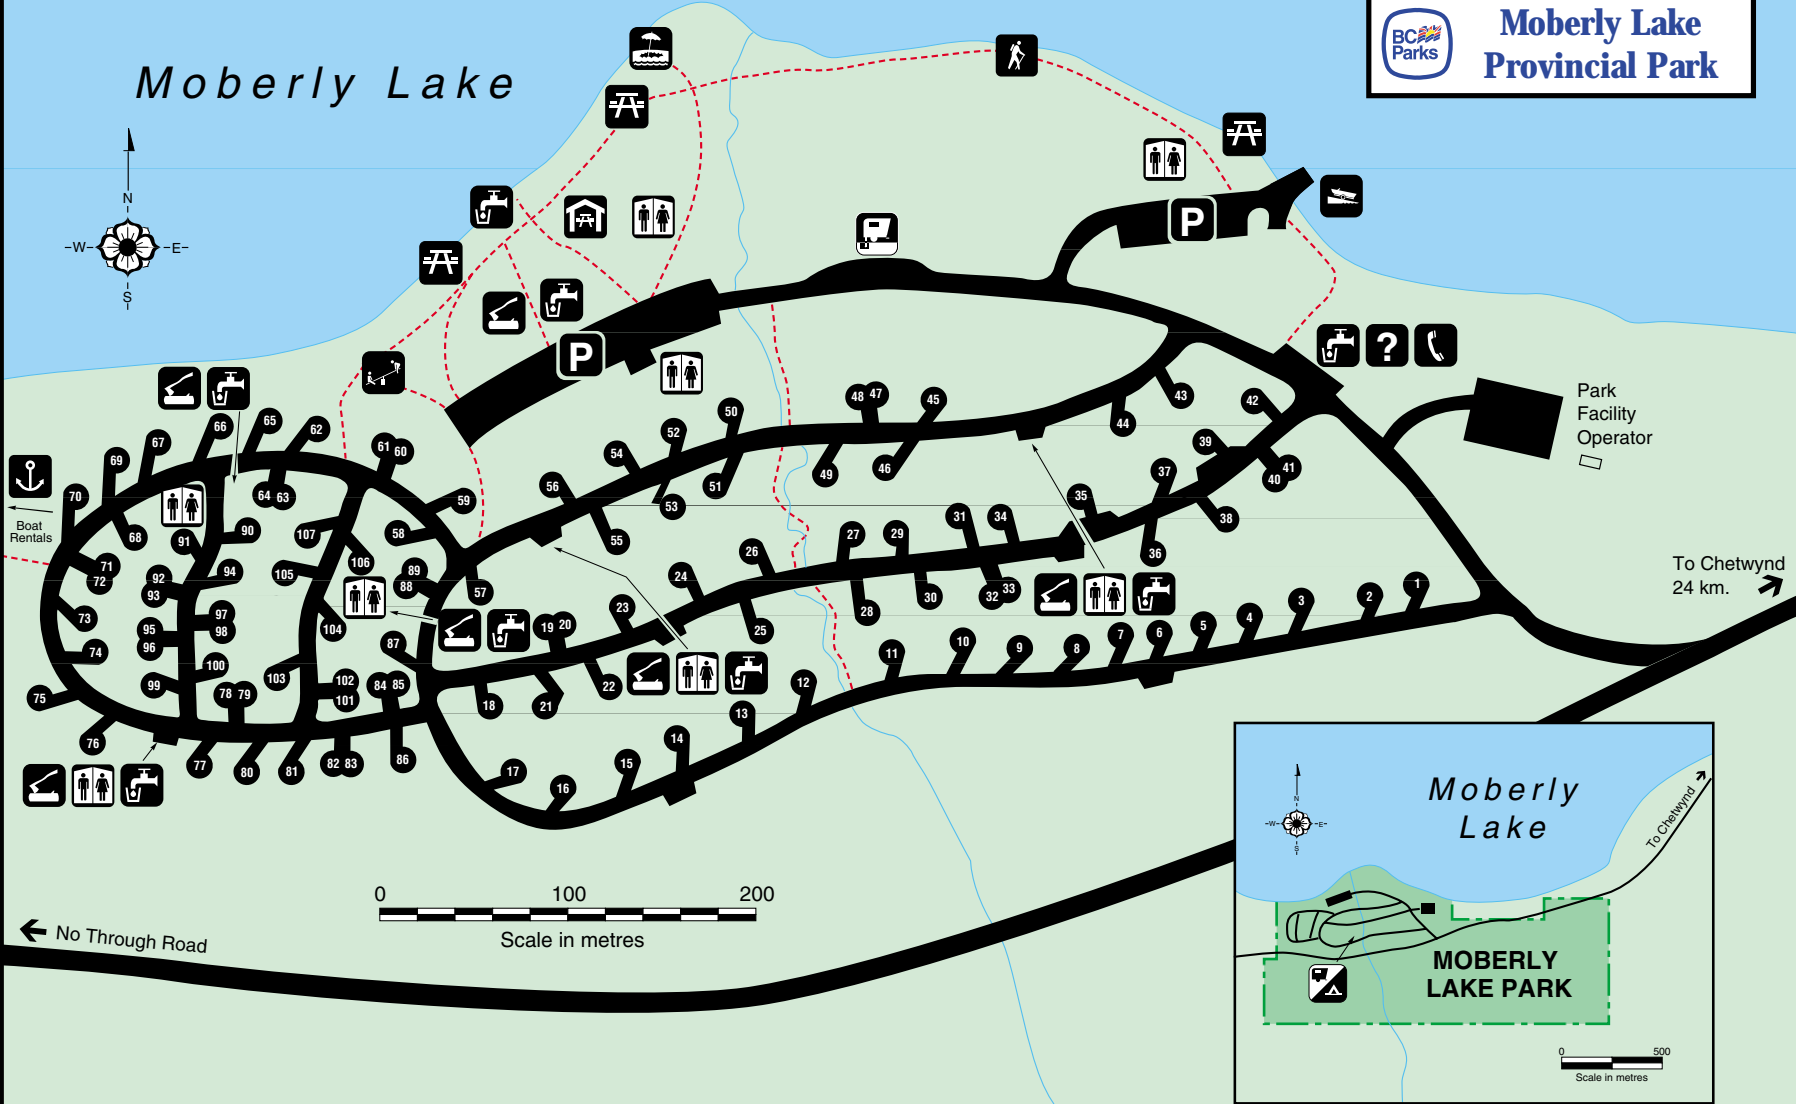

Moberly Lake

LEGEND					
	Playground		Beach		Sani-Station
	Boat Launch		Parking		Telephone
	Information		Firewood		Picnic Shelter
			Picnic Area		Water
			Toilets		Camping
			Marina		Hiking
			Trail		Park Boundary